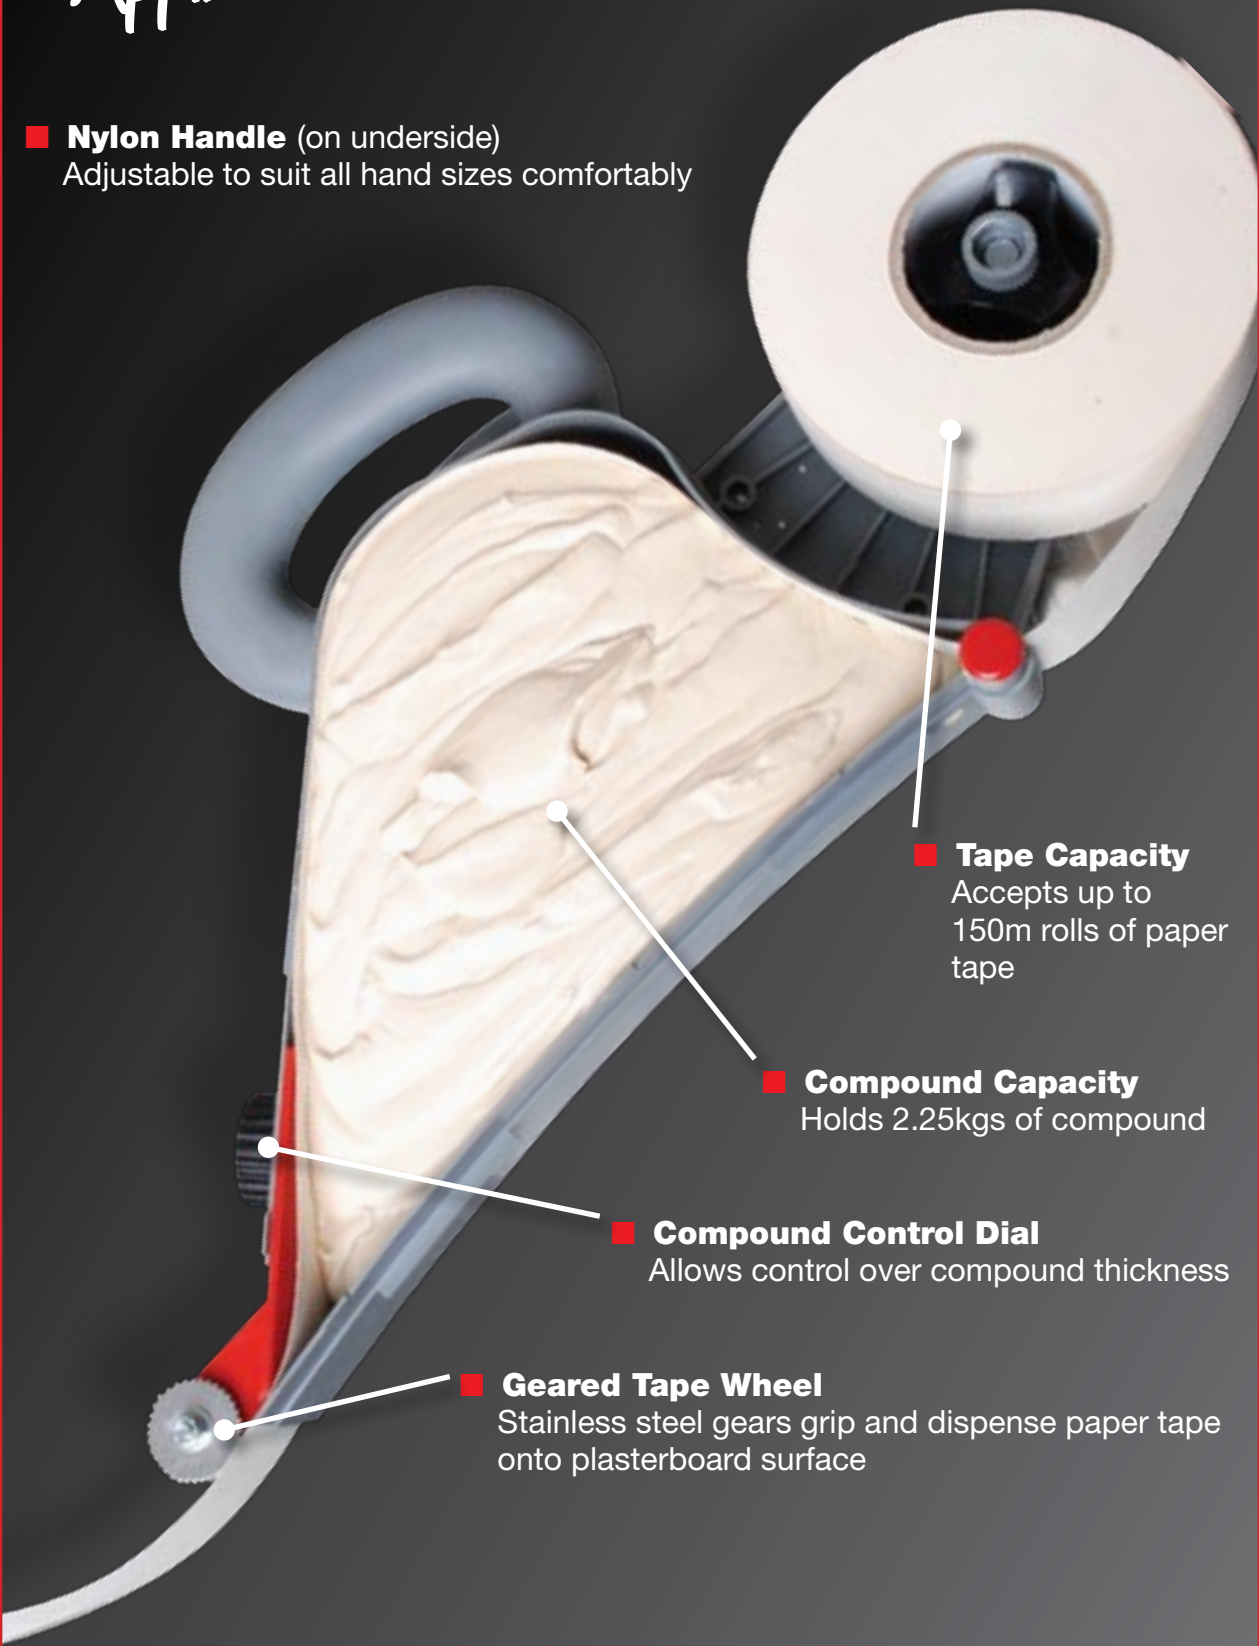

Get expert results on flat joints fast with the Wallboard Taping Tool.

### Features:

- Applies joint compound and paper tape simultaneously
- Geared tape wheel
- Compound control dial
- Takes tape up to 150m
- Holds 2.25kgs of compound
- Adjustable nylon handle
- Lightweight

Code	Description	Barcode
HT650	Plastic Taping Tool	9315778998888

Pour compound into Wallboard Taping Tool

Turn Compound Control Dial to desired setting

Run Wallboard Taping Tool along the joint

Bed tape in with joint knife or taping knife

# Applies both compound and paper tape

- **Nylon Handle** (on underside)  
Adjustable to suit all hand sizes comfortably

- **Tape Capacity**  
Accepts up to 150m rolls of paper tape

- **Compound Capacity**  
Holds 2.25kgs of compound