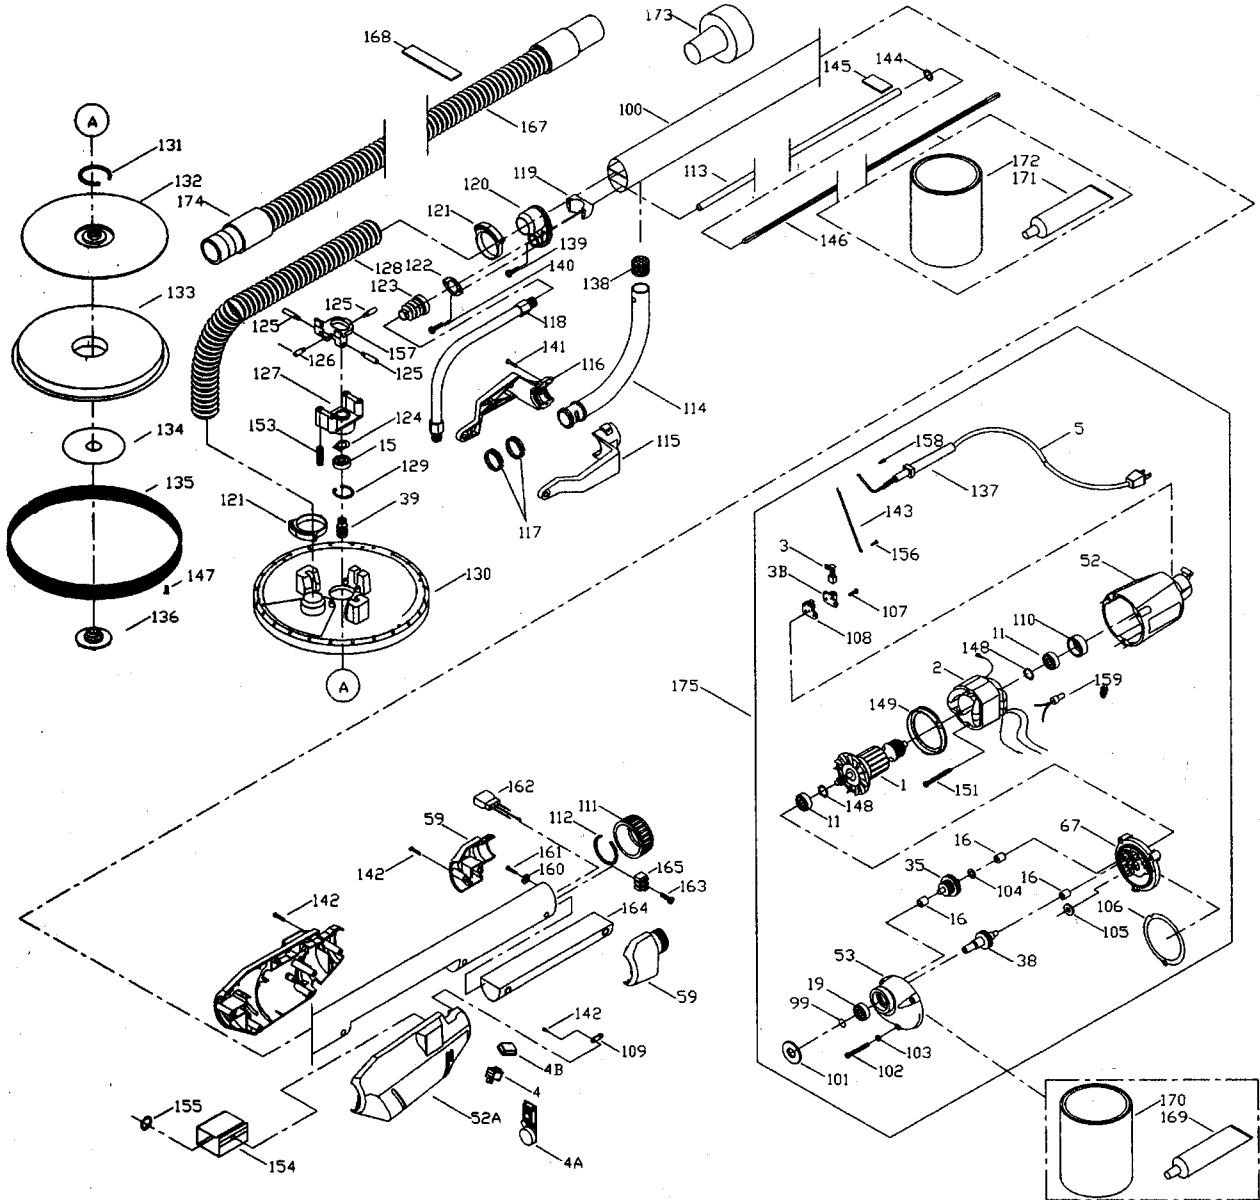

PORTER-CABLE

DRYWALL SANDER

WARNING: Electrical repairs should only be attempted by trained repairmen. Contact the nearest Porter-Cable Service Center or other competent repair center.

7800

PARTS LIST NO. 882031 - 9910
Copyright © 1999 Porter-Cable Corporation

PORTER-CABLE
PROFESSIONAL POWER TOOLS