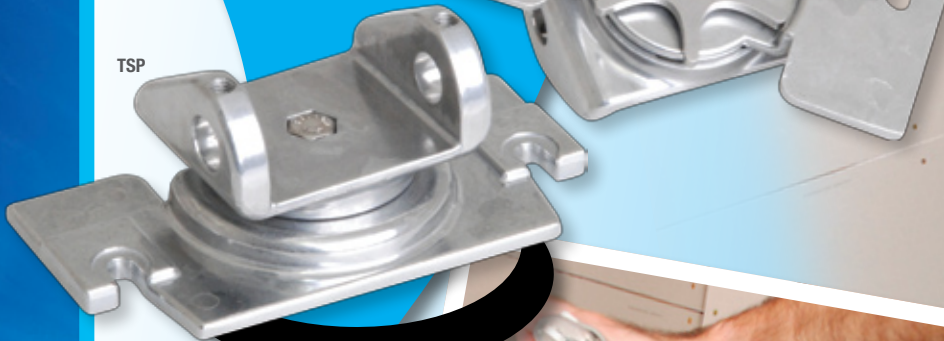

TAPEPRO DRYWALL TOOLS

NEW PRODUCTS

Twist your handle –
not your body!

TSP